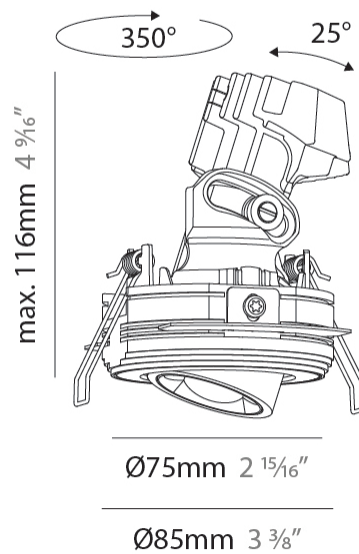

GENERAL

Series: Oiko Pro
 Subseries: Oiko Pro Adjustable
 Brand: Prolicht
 Division: Architectural
 Mounting Type: Trimless
 Mounting Location: Ceiling
 Subcategory: Downlight

PHYSICAL

Shape: Round
 Diameter (mm): 75
 Diameter (in): 2 15/16
 Height (mm): 116
 Height (in): 4 9/16
 Ceiling Thickness (mm): 10 / 12.5 / 15 / 25
 Ceiling Thickness (in): 3/8 or 1/2 or 9/16 or 1
 Min. Recessing Depth (mm): 125
 Min. Recessing Depth (in): 4 15/16
 Light Distribution: Direct
 Fixture Finish: SSR / BKV / CWI / CRY / HAB / UFT / ITA / RUA / FTG / MYG / LOD / PUS / FRO / FUP / KIA / POP / BLS / SPG / MEY / GOH / GUM / CHC / COM / ABZ / JAG / OBR / MOS / ROR
 Fixture Material: Aluminum Die Cast
 Cut-out Measurements: D. 86mm / 3 3/8"

OPTICAL

Reflector°: 14
 Adjustability: Rotational 350° / Tilt 25°

RATINGS AND CERTIFICATIONS

Certified By: Certified for North American Standards
 IP rating: IP20

OIKO PRO ADJUSTABLE TRIMLESS

A35815-

PROJECT